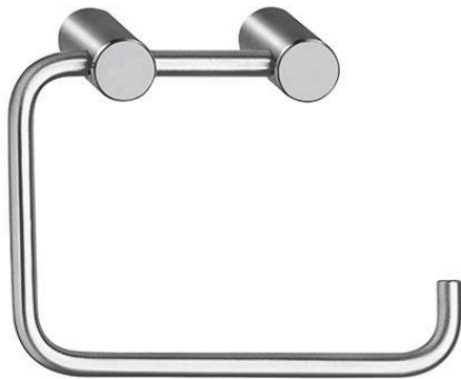

3v

ARCHITECTURAL HARDWARE

6520

09.ER.SR.6520.RH

Vieler satin stainless steel single toilet roll holder