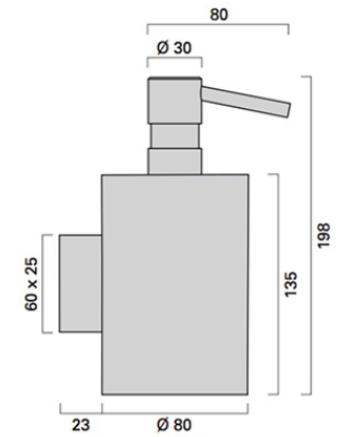

## 6576

09.ER.SR.6576.SW

Vieler satin stainless steel wall mounted soap dispenser

Wall mounted (for 250 ml)