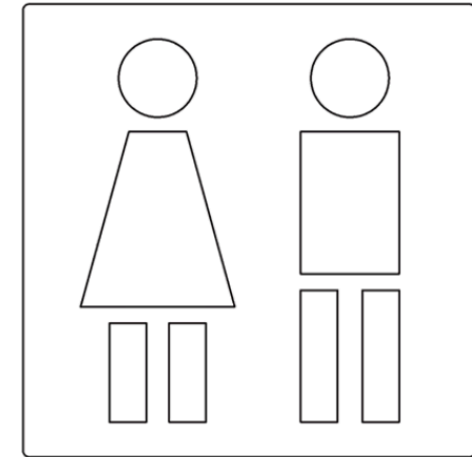

3v

ARCHITECTURAL HARDWARE

SK.0743.PU

08.ER.SK.0743.PU

Vieler satin stainless steel 110 x 110mm self adhesive unisex symbol (negative form)

110 x 110 mm