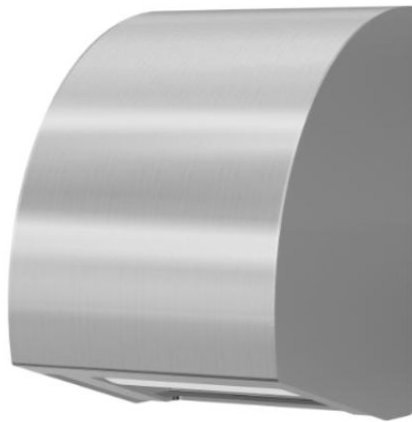

# 3v

ARCHITECTURAL HARDWARE

Categories > Dan Dryer > 2770

## 2770

904.400.400.2770.SSS

Dan Dryer satin stainless steel 200mm(H) x 143mm(W) x 145mm(D) wall mounted design toilet paper dispenser for 1 standard size paper roll