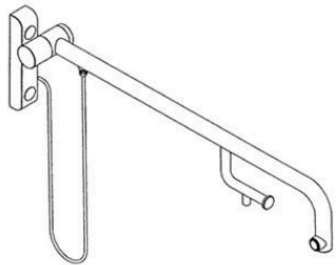

# 3v

ARCHITECTURAL HARDWARE

## 7035

09.ER.BAR.7035.SG.L

Vieler satin stainless steel 850 x 34mm dia.  
wall mounted cantilever rail complete with  
toilet roll holder and cistern button flush (left  
hand)