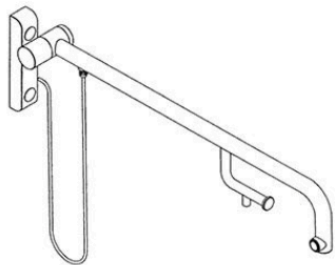

# 3v

ARCHITECTURAL HARDWARE

## 7035

09.ER.BAR.7035.SG.R

Vieler satin stainless steel 850 x 34mm dia.  
wall mounted cantilever rail complete with  
toilet roll holder and cistern button flush (right  
hand)