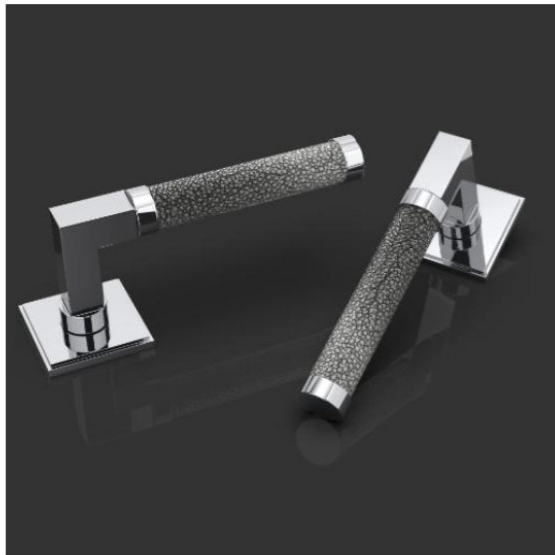

3v

ARCHITECTURAL HARDWARE

EVRAT

530.EVRAT.100.150.050.SQ.xxxx

3v 150 x 22 x 63mm 'EVRAT' design lever handle on 50 x 50 x 6mm square profile rose – Unsprung furniture for use with heavily sprung latches and locks – exact door thickness to be confirmed for spindle length.