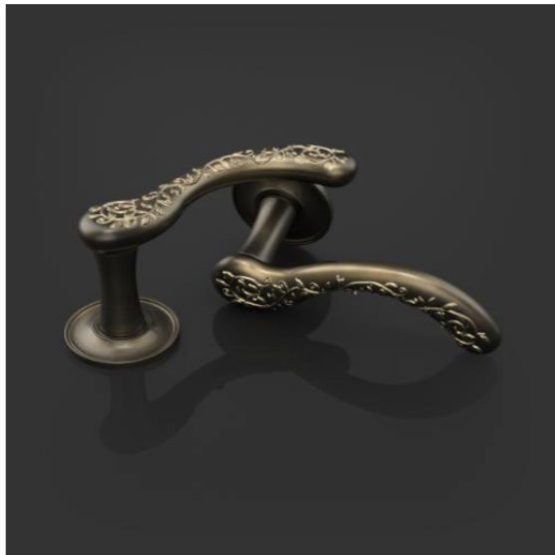

3v

ARCHITECTURAL HARDWARE

FLORENCE

530.FLORENCE.100.140.050.RO.xxxx

3v 140 x 35 x 55mm 'FLORENCE' design shaped lever handle on 50mm dia. x 6mm round rose – Unsprung furniture for use with heavily sprung latches and locks – exact door thickness to be confirmed for spindle length.

Click on the 'Finishes' tab below to see Oliver Knight finishes options