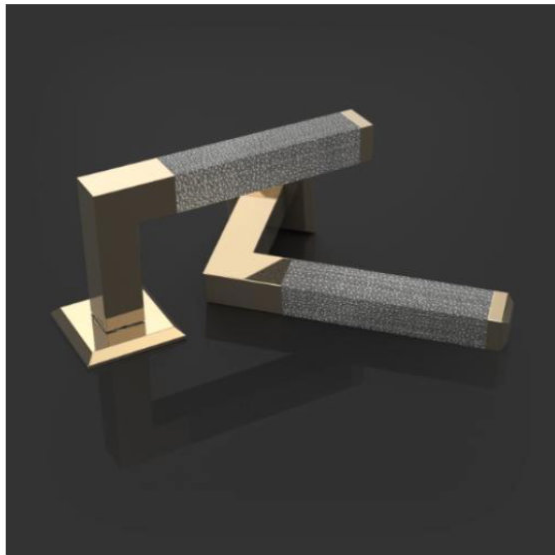

3v

ARCHITECTURAL HARDWARE

SHAGREEN

530.SHAGREEN.100.150.050.SQ.xxxx

3v 150 x 30 x 58mm 'SHAGREEN' design textured grip lever handle on 50 x 50 x 6mm square profile rose – Unsprung furniture for use with heavily sprung latches and locks – exact door thickness to be confirmed for spindle length.

Click on the 'Finishes' tab below to see Oliver Knight finishes options