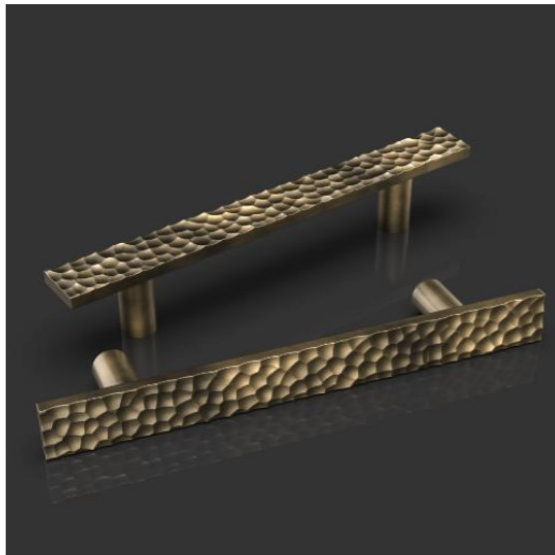

ARCHITECTURAL HARDWARE

BENJAMIN

534.BENJAMIN.100.0xx0.0x.xxxx

3v BENJAMIN design 'XXXX' – 200, 350, 500 and 700mm (c/c) x 32 x 58mm projection – 300, 450, 600 and 900mm o/a pull handle – Various fixing options to suit door thicknesses.

Click on the 'Finishes' tab below to see Oliver Knight finishes options