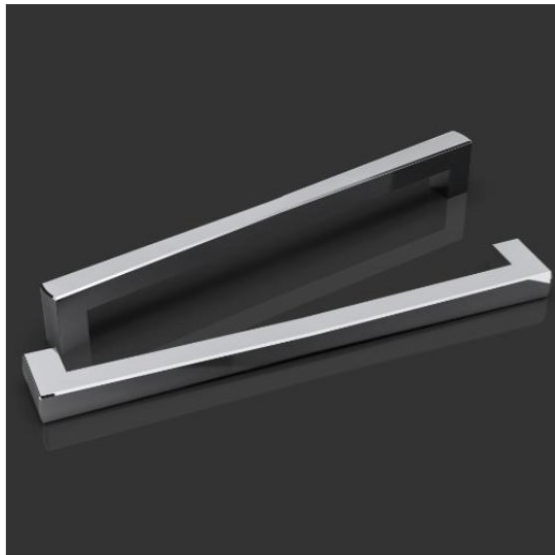

ARCHITECTURAL HARDWARE

BOW

534.BOW.100.0xxx.0x.xxxx

3v BOW design 'XXXX' – 275 and 375mm (c/c) x 25 x 58mm projection – 300 and 400mm o/a pull handle – Various fixing options to suit door thicknesses.

Click on the 'Finishes' tab below to see Oliver Knight finishes options