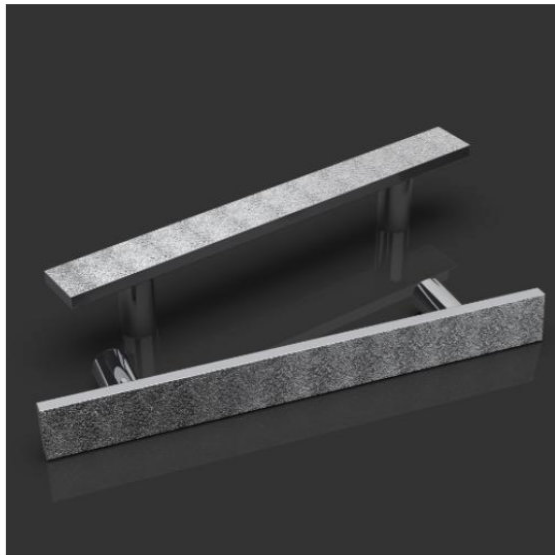

## HUTCH

534.HUTCH.100.0xx0.0x.xxxx

3v HUTCH design 'XXXX' – 200, 350, 500 and 700mm (c/c) x 32 x 58mm projection - 300, 450, 600 and 900mm o/a pull handle - Various fixing options to suit door thicknesses.