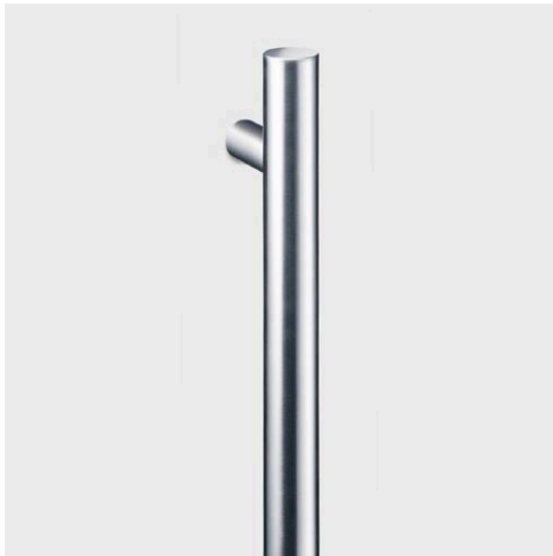

3v

ARCHITECTURAL HARDWARE

095

05.ER.Gxx.095.xxxx

Vieler satin stainless steel 40mm dia. straight pull handle

Centres 500 to 2500mm TBC

Various fixing options to suit exact door thicknesses