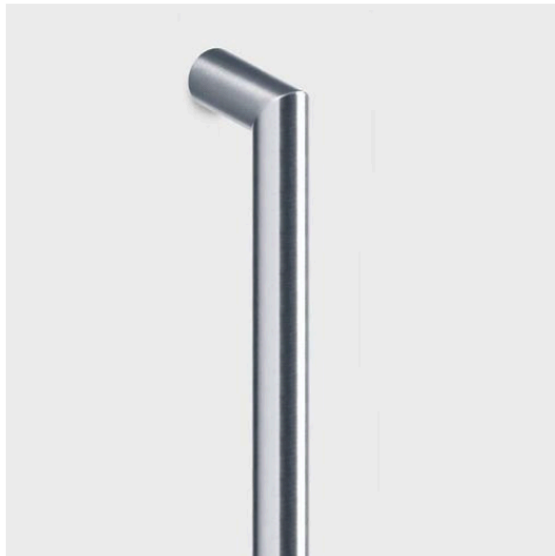

3v

ARCHITECTURAL HARDWARE

233

05.ER.Gxx.233.xxxx

Vieler satin stainless steel 20mm dia. straight pull handle

Centres 400 to 1000mm TBC

Various fixing options to suit exact door thicknesses

A = 400 - 1000
L = A + 25