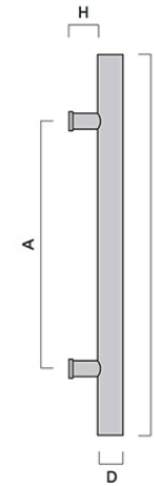

ARCHITECTURAL HARDWARE

304

05.ER.EGxx.304.xxxx

Vieler satin stainless steel 25mm dia. straight pull handle

Centres 200 to 1200mm TBC

Various fixing options to suit exact door thicknesses

L = Overall length
A = Fixing centre
D = Grip Ø
H = 45 mm