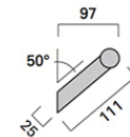

ARCHITECTURAL HARDWARE

307

05.ER.EGxx.307.xxxx

Vieler satin stainless steel 30mm dia. Cranked offset pull handle

Centres 200 to 900mm TBC

Various fixing options to suit exact door thicknesses

L = Overall length
A = Fixing centre
D = Grip Ø