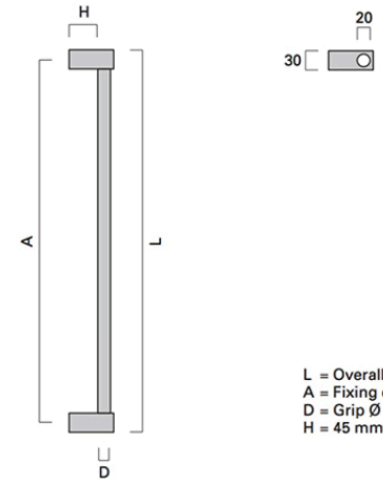

# 311

05.ER.EGxx.311.xxxx

Vieler satin stainless steel 20mm dia. straight pull handle

Centres 270 to 1170mm TBC

Various fixing options to suit exact door thicknesses

L = Overall length  
A = Fixing centre  
D = Grip Ø  
H = 45 mm