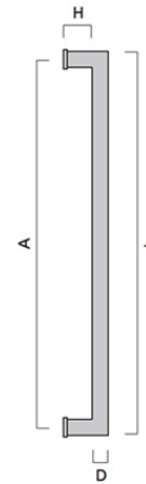

ARCHITECTURAL HARDWARE

312

05.ER.EGxx.312.xxxx

Vieler satin stainless steel 20 x 20mm straight pull handle

Centres 280 to 1480mm TBC

Various fixing options to suit exact door thicknesses

L = Overall length
A = Fixing centre
D = Grip Ø
H = 45 mm